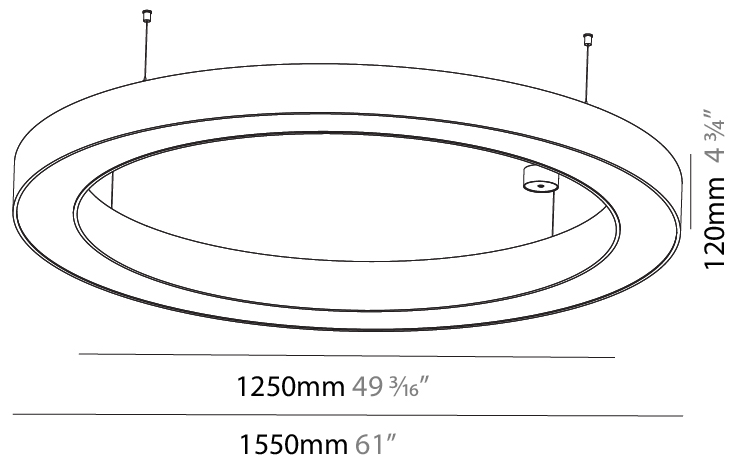

GENERAL

Series: Glorious
Subseries: Glorious
Brand: Prolicht
Division: Architectural
Mounting Type: Suspension
Mounting Location: Ceiling
Subcategory: Ambient

PHYSICAL

Shape: Round
Diameter (mm): 1550
Diameter (in): 61
Height (mm): 120
Height (in): 4 ¾
Max. Overall Height (mm): 2120
Max. Overall Height (in): 83 7/16
Light Distribution: Direct / Indirect
Weight (kg): 16.737
Weight (lbs): 36.90
Diffuser: PMMA - Opal or Micro-Prism
Fixture Finish: SSR / BKV / CWI / CRY / HAB / LAG / UFT / ITA / RUA / RUR / MIC / FTG / MYG / TWT / LOD / PUS / FRO / FUP / KIA / POP / BLS / SPG / MEY / GOH / GUM / CHC / COM / ABZ / JAG / OBR / MOS / ROR
Fixture Material: Aluminum

ELECTRICAL

Lamp Type: LED (Zhaga Standard)
Input Wattage (W): 110
Total Output Wattage (W): 88 / 70.4 (3500K)
Dimming: Non-Dimming / Phase Dimming (120Vac only) / 0-10V Dimming
Driver Included: Yes
Driver Location: Integrated
Driver Type: Constant Current - 120 / 277Vac
Driver Class: Class 2
Input Voltage (V): 120 - 277
Constant Current (MA): 350 / 700/800 (3500K)

LED

Color Temperature (°K): 3000 / 3500 / 4000
Max. Delivered Lumen (lm): 6920 / 7164 / 7310 Direct / 4530 / 4938 / 4790 Indirect
CRI: >80 CRI
Efficiency (%): 68
Lamp Life (hrs): 50000

OPTICAL

RATINGS AND CERTIFICATIONS

Certified By: Certified for North American Standards
IP rating: IP20