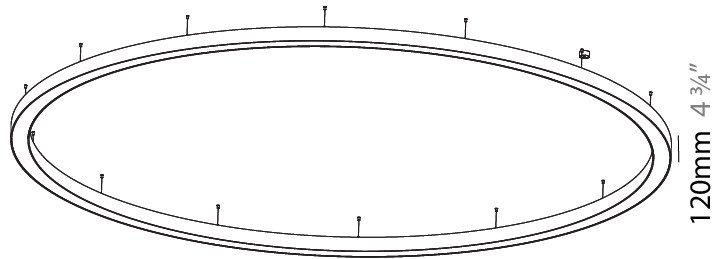

GENERAL

Series: Glorious
Subseries: Glorious
Brand: Prolight
Division: Architectural
Mounting Type: Suspension
Mounting Location: Ceiling
Subcategory: Ambient

PHYSICAL

Shape: Round
Diameter (mm): 5400
Diameter (in): 212 ⁵/₈
Depth (mm): 120
Depth (in): 4 ³/₄
Max. Overall Height (mm): 2120
Max. Overall Height (in): 83 ⁷/₁₆
Light Distribution: Direct
Weight (kg): 69.5
Weight (lbs): 152.9
Diffuser: PMMA - Opal or Micro-Prism
Fixture Finish: [SSR / BKV / CWI / CRY / HAB / LAG / UFT / ITA / RUA / RUR / MIC / FTG / MYG / TWT / LOD / PUS / FRO / FUP / KIA / POP / BLS / SPG / MEY / GOH / GUM / CHC / COM / ABZ / JAG / OBR / MOS / ROR](#)
Fixture Material: Aluminum

ELECTRICAL

Lamp Type: LED (Zhaga Standard)
Input Wattage (W): 280
Total Output Wattage (W): 224 / 179.2 (3500K)
Dimming: [Non-Dimming / Phase Dimming (120Vac only) / 0-10V Dimming](#)
Driver Included: Yes
Driver Location: Integrated
Driver Type: Constant Current
Driver Class: Class 2
Input Voltage (V): 120 - 277
Constant Current (MA): 350 / 1400 (3500K)

LED

[Color Temperature (°K): 3000 / 3500 / 4000](#)
Max. Delivered Lumen (lm): 25840 / 26754 / 27300
CRI: >80 CRI
Efficiency (%): 65
Lamp Life (hrs): 50000

OPTICAL

RATINGS AND CERTIFICATIONS

Certified By: Certified for North American Standards
IP rating: IP20

5100mm 200 ¹³/₁₆"

5400mm 212 ⁵/₈"