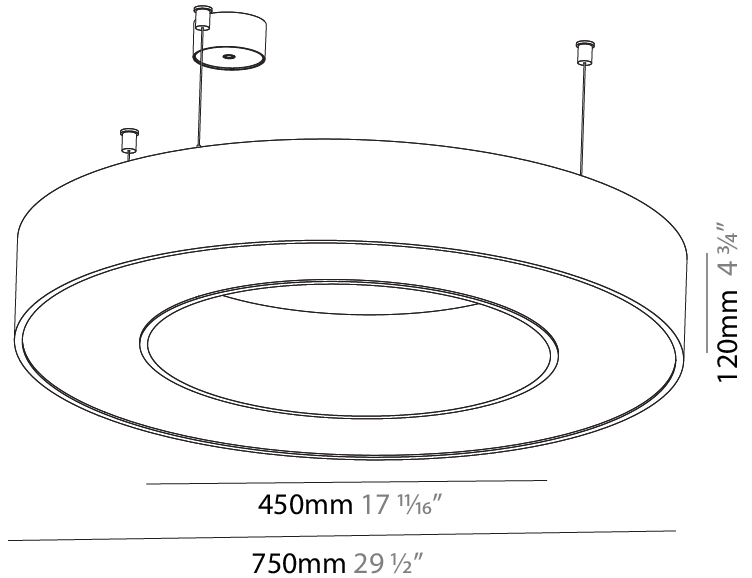

GENERAL

Series: Glorious
Subseries: Glorious
Brand: Prolight
Division: Architectural
Mounting Type: Suspension
Mounting Location: Ceiling
Subcategory: Ambient

PHYSICAL

Shape: Round
Diameter (mm): 750
Diameter (in): 29 1/2
Height (mm): 120
Height (in): 4 3/4
Max. Overall Height (mm): 2120
Max. Overall Height (in): 83 7/16
Light Distribution: Direct
Weight (kg): 7.062
Weight (lbs): 15.56
Diffuser: [PMMA - Opal or Micro-Prism](#)
Fixture Finish: [SSR / BKV / CWI / CRY / HAB / LAG / UFT / ITA / RUA / RUR / MIC / FTG / MYG / TWT / LOD / PUS / FRO / FUP / KIA / POP / BLS / SPG / MEY / GOH / GUM / CHC / COM / ABZ / JAG / OBR / MOS / ROR](#)
Fixture Material: Aluminum

ELECTRICAL

Lamp Type: LED (Zhaga Standard)
Input Wattage (W): 30
Total Output Wattage (W): 24 / 19.2 (3500K)
Dimming: [Non-Dimming / Phase Dimming (120Vac only) / 0-10V Dimming](#)
Driver Included: Yes
Driver Location: Integrated
Driver Type: Constant Current
Driver Class: Class 2
Input Voltage (V): 120 - 277
Constant Current (MA): 350 / 600 (3500K)

LED

[Color Temperature (°K): 3000 / 3500 / 4000](#)
Max. Delivered Lumen (lm): 2770 / 2862 / 2920
CRI: >80 CRI
Efficiency (%): 65
Lamp Life (hrs): 50000

OPTICAL

RATINGS AND CERTIFICATIONS

Certified By: Certified for North American Standards
IP rating: IP20