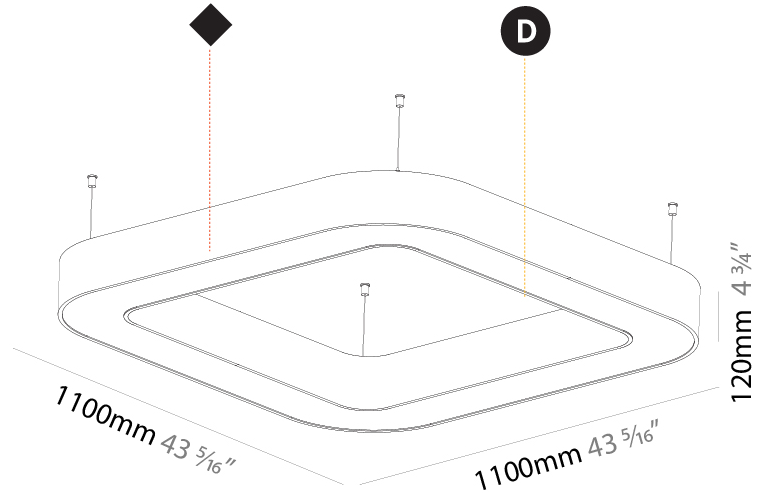

GENERAL

Series: Glorious
Subseries: Glorious Quantum
Brand: Prolicht
Division: Architectural
Mounting Type: Suspension
Mounting Location: Ceiling
Subcategory: Ambient

PHYSICAL

Shape: Square
Length (mm): 1100
Length (in): 43 ⁵/₁₆"
Width (mm): 1100
Width (in): 43 ⁵/₁₆"
Height (mm): 120
Height (in): 4 ³/₄"
Max. Overall Height (mm): 2120
Max. Overall Height (in): 83 ⁷/₁₆"
Light Distribution: Direct / Indirect
Weight (kg): 13.639
Weight (lbs): 30
Diffuser: PMMA - Opal or Micro-Prism
Fixture Finish: SSR / BKV / CWI / CRY / HAB / LAG / UFT / ITA / RUA / RUR / MIC / FTG / MYG / TWT / LOD / PUS / FRO / FUP / KIA / POP / BLS / SPG / MEY / GOH / GUM / CHC / COM / ABZ / JAG / OBR / MOS / ROR
Fixture Material: Aluminum

ELECTRICAL

Lamp Type: LED (Zhaga Standard)
Input Wattage (W): 100
Total Output Wattage (W): 80 / 64 (3500K)
Dimming: Non-Dimming / Phase Dimming (120Vac only) / 0-10V Dimming
Driver Included: Yes
Driver Location: Integrated
Driver Type: Constant Current - 120 / 277Vac
Driver Class: Class 2
Input Voltage (V): 120 - 277
Constant Current (MA): 350 / 1200/800 (3500K)

LED

Color Temperature (°K): 3000 / 3500 / 4000
Max. Delivered Lumen (lm): 5540 / 5733 / 5850 Direct / 4870 / 5047 / 5150 Indirect
CRI: >80 CRI
Efficiency (%): 70.9
Lamp Life (hrs): 50000

OPTICAL

RATINGS AND CERTIFICATIONS

Certified By: Certified for North American Standards
IP rating: IP20