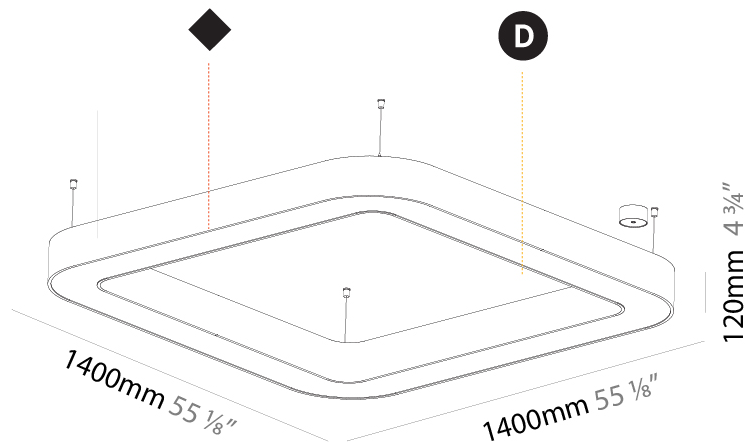

GENERAL

Series: Glorious
Subseries: Glorious Quantum
Brand: Prolight
Division: Architectural
Mounting Type: Suspension
Mounting Location: Ceiling
Subcategory: Ambient

PHYSICAL

Shape: Square
Length (mm): 1400
Length (in): 55 1/8
Width (mm): 1400
Width (in): 55 1/8
Height (mm): 120
Height (in): 4 3/4
Max. Overall Height (mm): 2120
Max. Overall Height (in): 83 7/16
Light Distribution: Direct / Indirect
Weight (kg): 18.463
Weight (lbs): 40.62
Diffuser: PMMA - Opal or Micro-Prism
Fixture Finish: SSR / BKV / CWI / CRY / HAB / LAG / UFT / ITA / RUA / RUR / MIC / FTG / MYG / TWT / LOD / PUS / FRO / FUP / KIA / POP / BLS / SPG / MEY / GOH / GUM / CHC / COM / ABZ / JAG / OBR / MOS / ROR
Fixture Material: Aluminum

ELECTRICAL

Lamp Type: LED (Zhaga Standard)
Input Wattage (W): 120
Total Output Wattage (W): 96 / 76.8 (3500K)
Dimming: Non-Dimming / Phase Dimming (120Vac only) / 0-10V Dimming
Driver Included: Yes
Driver Location: Integrated
Driver Type: Constant Current - 120 / 277Vac
Driver Class: Class 2
Input Voltage (V): 120 - 277
Constant Current (MA): 350 / 800 (3500K)

LED

Color Temperature (°K): 3000 / 3500 / 4000
Max. Delivered Lumen (lm): 7380 / 7644 / 7800 Direct / 5120 / 5556 / 5400 Indirect
CRI: >80 CRI
Efficiency (%): 69.8
Lamp Life (hrs): 50000

OPTICAL

RATINGS AND CERTIFICATIONS

Certified By: Certified for North American Standards
IP rating: IP20