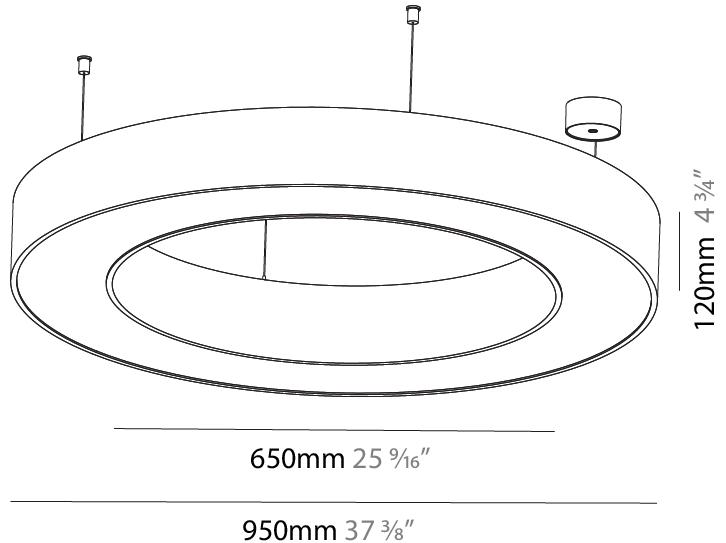

GENERAL

Series: Glorious
Subseries: Glorious
Brand: Prolicht
Division: Architectural
Mounting Type: Suspension
Mounting Location: Ceiling
Subcategory: Ambient

PHYSICAL

Shape: Round
Diameter (mm): 950
Diameter (in): 37 ³/₈
Height (mm): 120
Height (in): 4 ³/₄
Max. Overall Height (mm): 2120
Max. Overall Height (in): 83 ⁷/₁₆
Light Distribution: Direct / Indirect
Weight (kg): 10.395
Weight (lbs): 22.92
Diffuser: [PMMA - Opal or Micro-Prism](#)
Fixture Finish: [SSR / BKV / CWI / CRY / HAB / LAG / UFT / ITA / RUA / RUR / MIC / FTG / MYG / TWT / LOD / PUS / FRO / FUP / KIA / POP / BLS / SPG / MEY / GOH / GUM / CHC / COM / ABZ / JAG / OBR / MOS / ROR](#)
Fixture Material: Aluminum

ELECTRICAL

Lamp Type: LED (Zhaga Standard)
Input Wattage (W): 58.5
Total Output Wattage (W): 52 / 41.6 (3500K)
Dimming: [Non-Dimming / Phase Dimming (120Vac only) / 0-10V Dimming](#)
Driver Included: Yes
Driver Location: Integrated
Driver Type: Constant Current
Driver Class: Class 2
Input Voltage (V): 120 - 277
Constant Current (MA): 350 / 900/400 (3500K)

LED

[Color Temperature (°K): 3000 / 3500 / 4000](#)
Max. Delivered Lumen (lm): 4150 / 4302 / 4390 Direct / 1850/ 1911 / 150
CRI: >80 CRI
Efficiency (%): 69
Lamp Life (hrs): 50000

OPTICAL

RATINGS AND CERTIFICATIONS

Certified By: Certified for North American Standards
IP rating: IP20

PROJECT
TYPE
SPECIFIER
QUANTITY
DATE