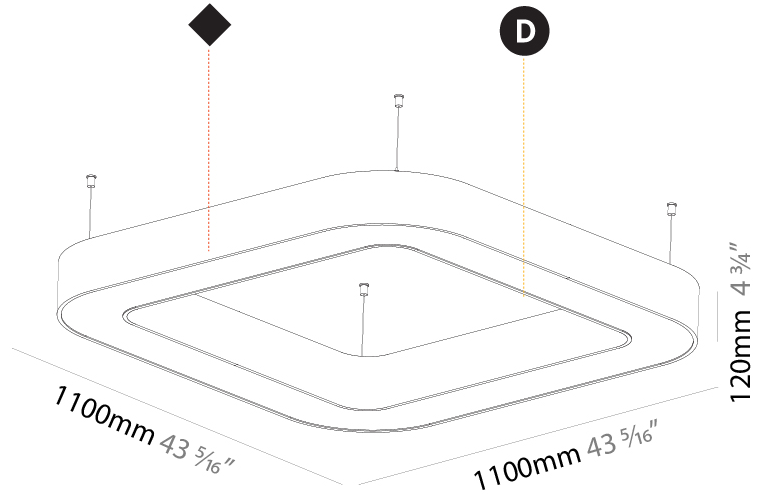

GENERAL

Series: Glorious
Subseries: Glorious Quantum
Brand: Prolicht
Division: Architectural
Mounting Type: Suspension
Mounting Location: Ceiling
Subcategory: Ambient

PHYSICAL

Shape: Square
Length (mm): 1100
Length (in): 43 ⁵/₁₆"
Width (mm): 1100
Width (in): 43 ⁵/₁₆"
Height (mm): 120
Height (in): 4 ³/₄"
Max. Overall Height (mm): 2120
Max. Overall Height (in): 83 ⁷/₁₆"
Light Distribution: Direct
Weight (kg): 13.125
Weight (lbs): 28.88
Diffuser: PMMA - Opal or Micro-Prism
Fixture Finish: SSR / BKV / CWI / CRY / HAB / LAG / UFT / ITA / RUA / RUR / MIC / FTG / MYG / TWT / LOD / PUS / FRO / FUP / KIA / POP / BLS / SPG / MEY / GOH / GUM / CHC / COM / ABZ / JAG / OBR / MOS / ROR
Fixture Material: Aluminum

ELECTRICAL

Lamp Type: LED (Zhaga Standard)
Input Wattage (W): 60
Total Output Wattage (W): 48 / 38.4 (3500K)
Dimming: Non-Dimming / Phase Dimming (120Vac only) / 0-10V Dimming
Driver Included: Yes
Driver Location: Integrated
Driver Type: Constant Current - 120 / 277Vac
Driver Class: Class 2
Input Voltage (V): 120 - 277
Constant Current (MA): 350 / 1200 (3500K)

LED

Color Temperature (°K): 3000 / 3500 / 4000
Max. Delivered Lumen (lm): 5540 / 5733 / 5850
CRI: >80 CRI
Efficiency (%): 65
Lamp Life (hrs): 50000

OPTICAL

RATINGS AND CERTIFICATIONS

Certified By: Certified for North American Standards
IP rating: IP20