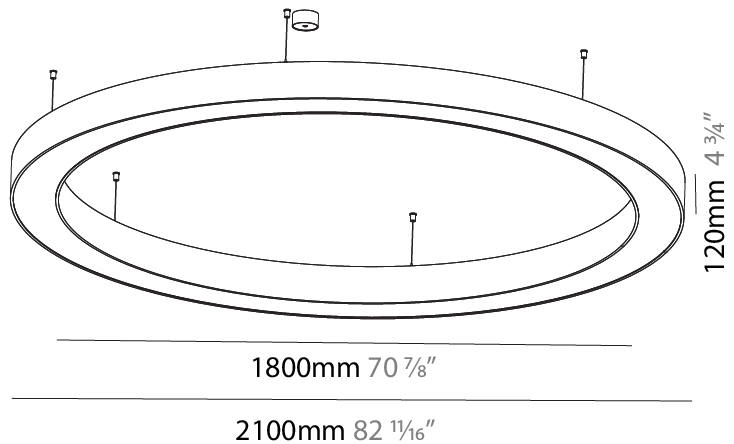

GENERAL

Series: Glorious
Subseries: Glorious
Brand: Prolight
Division: Architectural
Mounting Type: Suspension
Mounting Location: Ceiling
Subcategory: Ambient

PHYSICAL

Shape: Round
Diameter (mm): 2100
Diameter (in): 82 11/16
Height (mm): 120
Height (in): 4 3/4
Max. Overall Height (mm): 2120
Max. Overall Height (in): 83 7/16
Light Distribution: Direct
Weight (kg): 25.9
Weight (lbs): 56.98
Diffuser: PMMA - Opal or Micro-Prism
Fixture Finish: SSR / BKV / CWI / CRY / HAB / LAG / UFT / ITA / RUA / RUR / MIC / FTG / MYG / TWT / LOD / PUS / FRO / FUP / KIA / POP / BLS / SPG / MEY / GOH / GUM / CHC / COM / ABZ / JAG / OBR / MOS / ROR
Fixture Material: Aluminum

ELECTRICAL

Lamp Type: LED (Zhaga Standard)
Input Wattage (W): 105
Total Output Wattage (W): 84 / 67.2 (3500K)
Dimming: Non-Dimming / Phase Dimming (120Vac only) / 0-10V Dimming
Driver Included: Yes
Driver Location: Integrated
Driver Type: Constant Current
Driver Class: Class 2
Input Voltage (V): 120 - 277
Constant Current (MA): 350 / 700 (3500K)

LED

Color Temperature (°K): 3000 / 3500 / 4000
Max. Delivered Lumen (lm): 9690 / 10035 / 10240
CRI: >80 CRI
Efficiency (%): 65
Lamp Life (hrs): 50000

OPTICAL

RATINGS AND CERTIFICATIONS

Certified By: Certified for North American Standards
IP rating: IP20