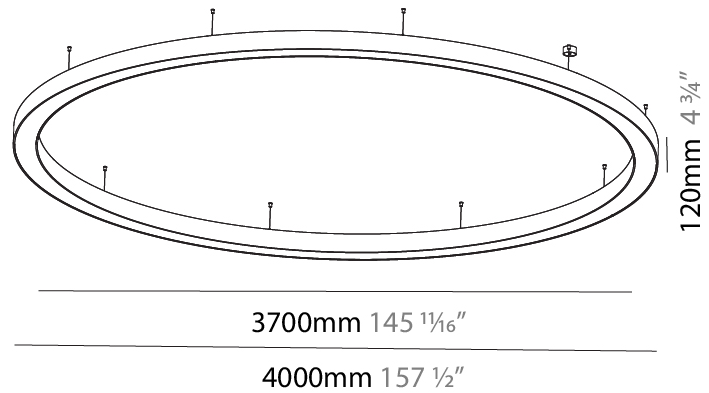

GENERAL

Series: Glorious
Subseries: Glorious
Brand: Prolicht
Division: Architectural
Mounting Type: Suspension
Mounting Location: Ceiling
Subcategory: Ambient

PHYSICAL

Shape: Round
Diameter (mm): 4000
Diameter (in): 157 1/2
Height (mm): 120
Height (in): 4 3/4
Max. Overall Height (mm): 2120
Max. Overall Height (in): 83 7/16
Light Distribution: Direct
Weight (kg): 50.71
Weight (lbs): 111.98
Diffuser: PMMA - Opal or Micro-Prism
Fixture Finish: SSR / BKV / CWI / CRY / HAB / LAG / UFT / ITA / RUA / RUR / MIC / FTG / MYG / TWT / LOD / PUS / FRO / FUP / KIA / POP / BLS / SPG / MEY / GOH / GUM / CHC / COM / ABZ / JAG / OBR / MOS / ROR
Fixture Material: Aluminum

ELECTRICAL

Lamp Type: LED (Zhaga Standard)
Input Wattage (W): 200
Total Output Wattage (W): 160 / 128 (3500K)
Dimming: Non-Dimming / Phase Dimming (120Vac only) / 0-10V Dimming
Driver Included: Yes
Driver Location: Integrated
Driver Type: Constant Current
Driver Class: Class 2
Input Voltage (V): 120 - 277
Constant Current (MA): 350 / 1000 (3500K)

LED

Color Temperature (°K): 3000 / 3500 / 4000
Max. Delivered Lumen (lm): 18460 / 19110 / 19500
CRI: >80 CRI
Efficiency (%): 0.65
Lamp Life (hrs): 50000

OPTICAL

RATINGS AND CERTIFICATIONS

Certified By: Certified for North American Standards
IP rating: IP20

PROJECT _____
TYPE _____
SPECIFIER _____
QUANTITY _____
DATE _____