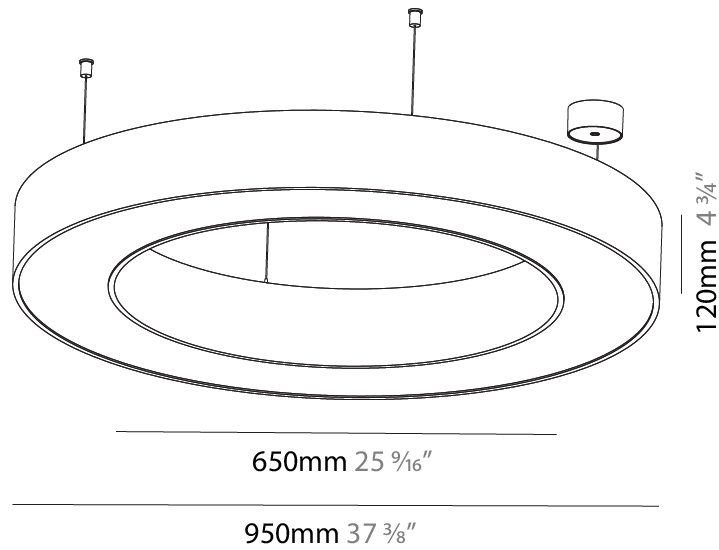

GENERAL

Series: Glorious
Subseries: Glorious
Brand: Prolicht
Division: Architectural
Mounting Type: Suspension
Mounting Location: Ceiling
Subcategory: Ambient

PHYSICAL

Shape: Round
Diameter (mm): 950
Diameter (in): 37 ⁷/₈
Height (mm): 120
Height (in): 4 ³/₄
Max. Overall Height (mm): 2120
Max. Overall Height (in): 83 ⁷/₁₆
Light Distribution: Direct
Weight (kg): 9.172
Weight (lbs): 20.22
Diffuser: [PMMA - Opal or Micro-Prism](#)
Fixture Finish: [SSR / BKV / CWI / CRY / HAB / LAG / UFT / ITA / RUA / RUR / MIC / FTG / MYG / TWT / LOD / PUS / FRO / FUP / KIA / POP / BLS / SPG / MEY / GOH / GUM / CHC / COM / ABZ / JAG / OBR / MOS / ROR](#)
Fixture Material: Aluminum

ELECTRICAL

Lamp Type: LED (Zhaga Standard)
Input Wattage (W): 45
Total Output Wattage (W): 36 / 28.8 (3500K)
Dimming: [Non-Dimming / Phase Dimming (120Vac only) / 0-10V Dimming](#)
Driver Included: Yes
Driver Location: Integrated
Driver Type: Constant Current
Driver Class: Class 2
Input Voltage (V): 120 - 277
Constant Current (MA): 350 / 900 (3500K)

LED

[Color Temperature (°K): 3000 / 3500 / 4000](#)
Max. Delivered Lumen (lm): 4150 / 4302 / 4390
CRI: >80 CRI
Efficiency (%): 65
Lamp Life (hrs): 50000

OPTICAL

RATINGS AND CERTIFICATIONS

Certified By: Certified for North American Standards
IP rating: IP20

PROJECT _____
TYPE _____
SPECIFIER _____
QUANTITY _____
DATE _____