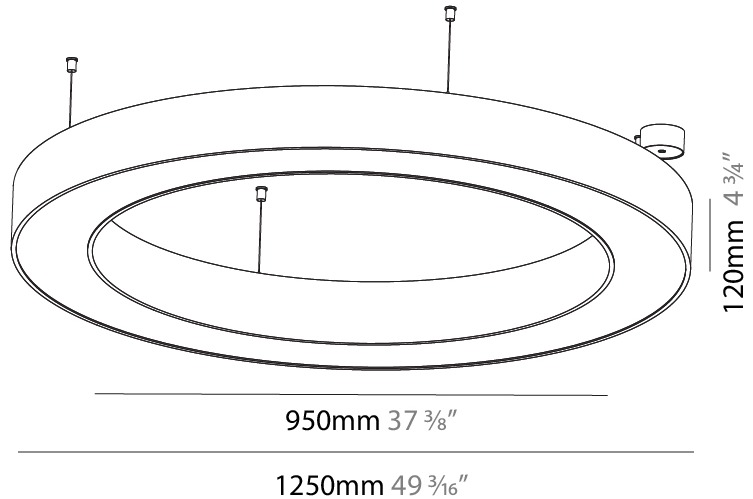

GENERAL

Series: Glorious
Subseries: Glorious
Brand: Prolicht
Division: Architectural
Mounting Type: Suspension
Mounting Location: Ceiling
Subcategory: Ambient

PHYSICAL

Shape: Round
Diameter (mm): 1250
Diameter (in): 49 3/16
Height (mm): 120
Height (in): 4 3/4
Max. Overall Height (mm): 2120
Max. Overall Height (in): 83 7/16
Light Distribution: Direct / Indirect
Weight (kg): 13.475
Weight (lbs): 29.70
Diffuser: PMMA - Opal or Micro-Prism
Fixture Finish: SSR / BKV / CWI / CRY / HAB / LAG / UFT / ITA / RUA / RUR / MIC / FTG / MYG / TWT / LOD / PUS / FRO / FUP / KIA / POP / BLS / SPG / MEY / GOH / GUM / CHC / COM / ABZ / JAG / OBR / MOS / ROR
Fixture Material: Aluminum

ELECTRICAL

Lamp Type: LED (Zhaga Standard)
Input Wattage (W): 90
Total Output Wattage (W): 72 / 57.6 (3500K)
Dimming: Non-Dimming / Phase Dimming (120Vac only) / 0-10V Dimming
Driver Included: Yes
Driver Location: Integrated
Driver Type: Constant Current
Driver Class: Class 2
Input Voltage (V): 120 - 277
Constant Current (MA): 350 / 1200/600 (3500K)

LED

Color Temperature (°K): 3000 / 3500 / 4000
Max. Delivered Lumen (lm): 5540 / 5733 / 5850 Direct / 3830 / 3969 / 4050 Indirect
CRI: >80 CRI
Efficiency (%): 68
Lamp Life (hrs): 50000

OPTICAL

RATINGS AND CERTIFICATIONS

Certified By: Certified for North American Standards
IP rating: IP20