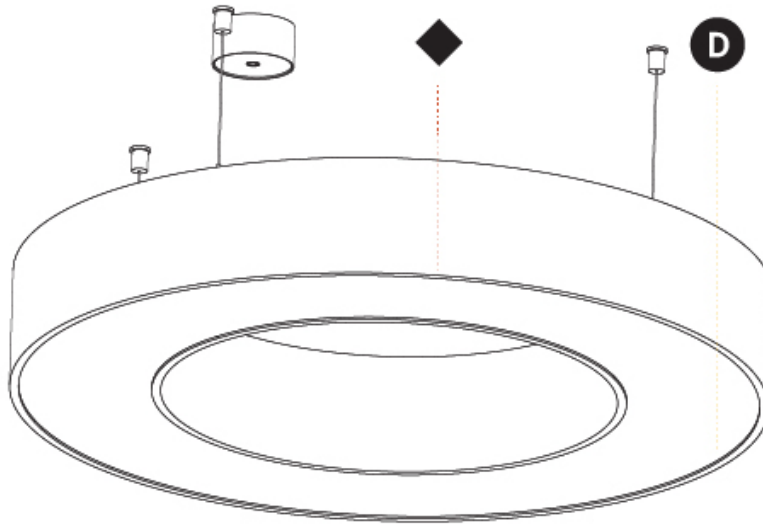

GLORIOUS SUSPENSION

A30201-

PROJECT _____

TYPE _____

SPECIFIER _____

QUANTITY _____

DATE _____